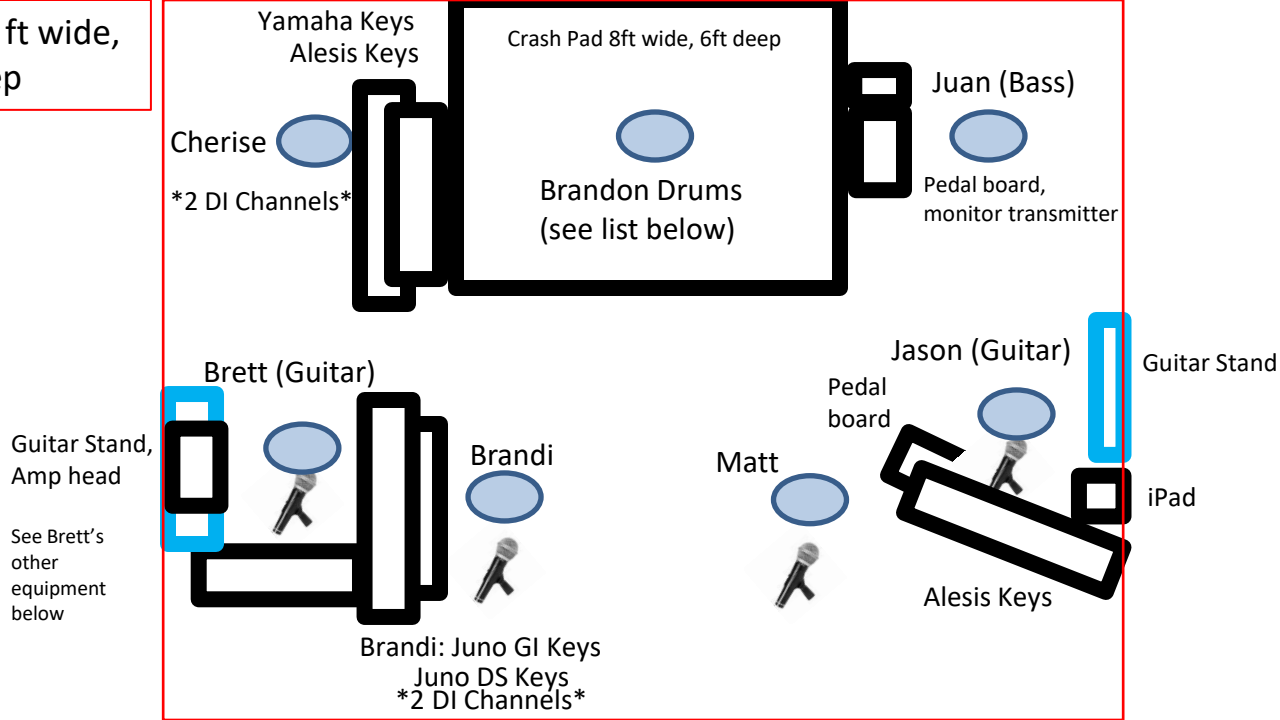

Stage 20 ft wide,
15 ft deep

Brett's Equipment

- Micro Korg Keys
- Sampler
- Vocoder (switches between guitar and vocal feeds)
- *4 DI Channels*

Brandon's Drums (set on riser depending on venue logistics)

- Kick (mic at engineer's discretion)
- Snare (mic at engineer's discretion)
- Ride tom (mic at engineer's discretion)
- Floor tom (mic at engineer's discretion)
- 1 Ride, 1 crash, 1 hi-hat (overhead mic(s) at engineer's discretion)
- Octopad drum pad *1 DI Channel*